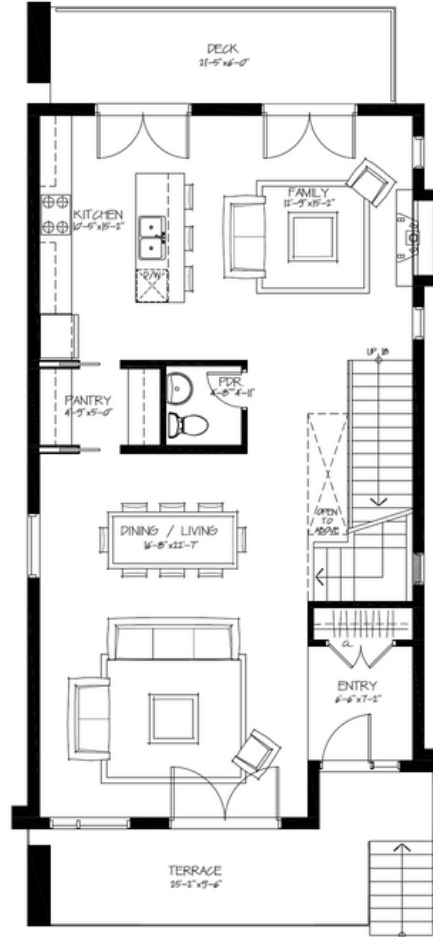

The Ridge

Elevation D - Lot 4

Lower Level

Main Level

Upper Level

2,700 SF | 3 Bedrooms | 3.5 Bathrooms

Enjoy \$25,000 in bonuses with the purchase of these models!

- ➔ \$10,000 voucher to Dala Decor (furniture or lighting fixtures)
- ➔ \$15,000 voucher to apply to upgrades or cedar barrel sauna