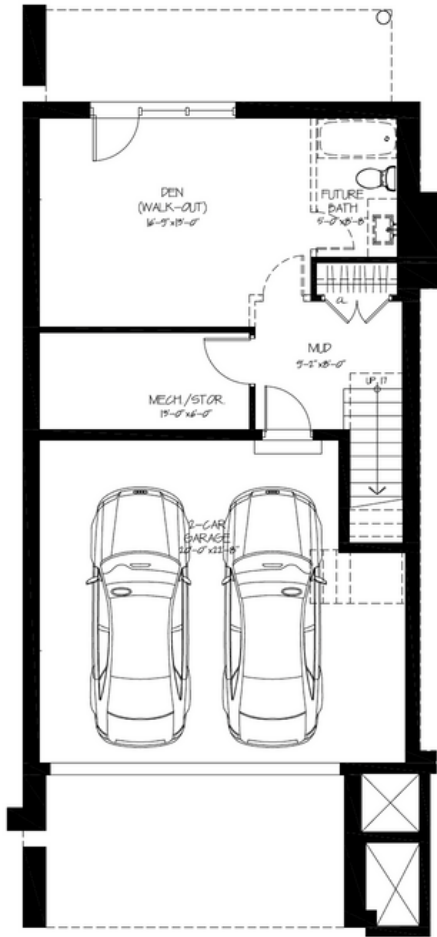

The Ridge

Elevation D - Lot 4

Lower Level

Main Level

Upper Level

2,700 SF | 3 Bedrooms | 3.5 Bathrooms

Enjoy \$25,000 in bonuses with the purchase of these models!

- ➔ \$10,000 voucher to Dala Decor (furniture or lighting fixtures)
- ➔ \$15,000 voucher to apply to upgrades or cedar barrel sauna