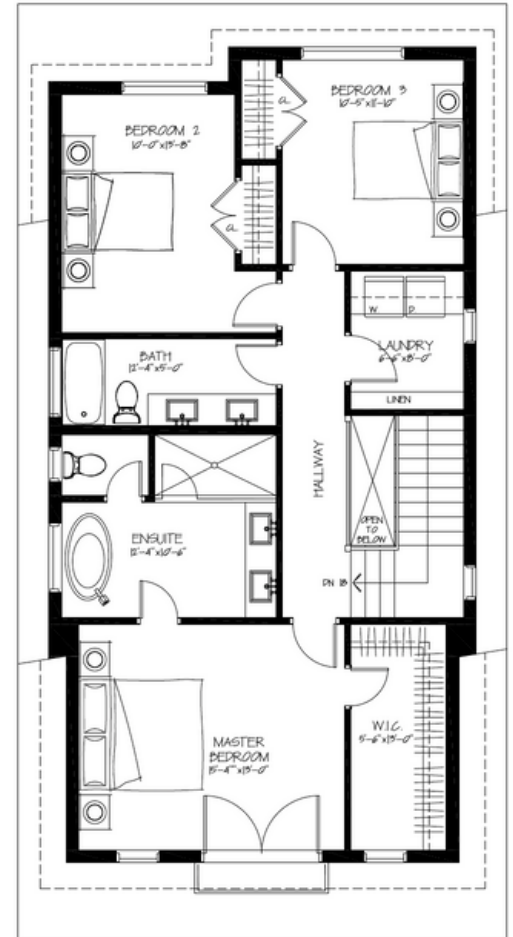

The Ridge

Elevation D - Lot 4

Lower Level

Main Level

Upper Level

2,700 SF | 3 Bedrooms | 3.5 Bathrooms

Enjoy \$25,000 in bonuses with the purchase of these models!

- ➔ \$10,000 voucher to Dala Decor (furniture or lighting fixtures)
- ➔ \$15,000 voucher to apply to upgrades or cedar barrel sauna